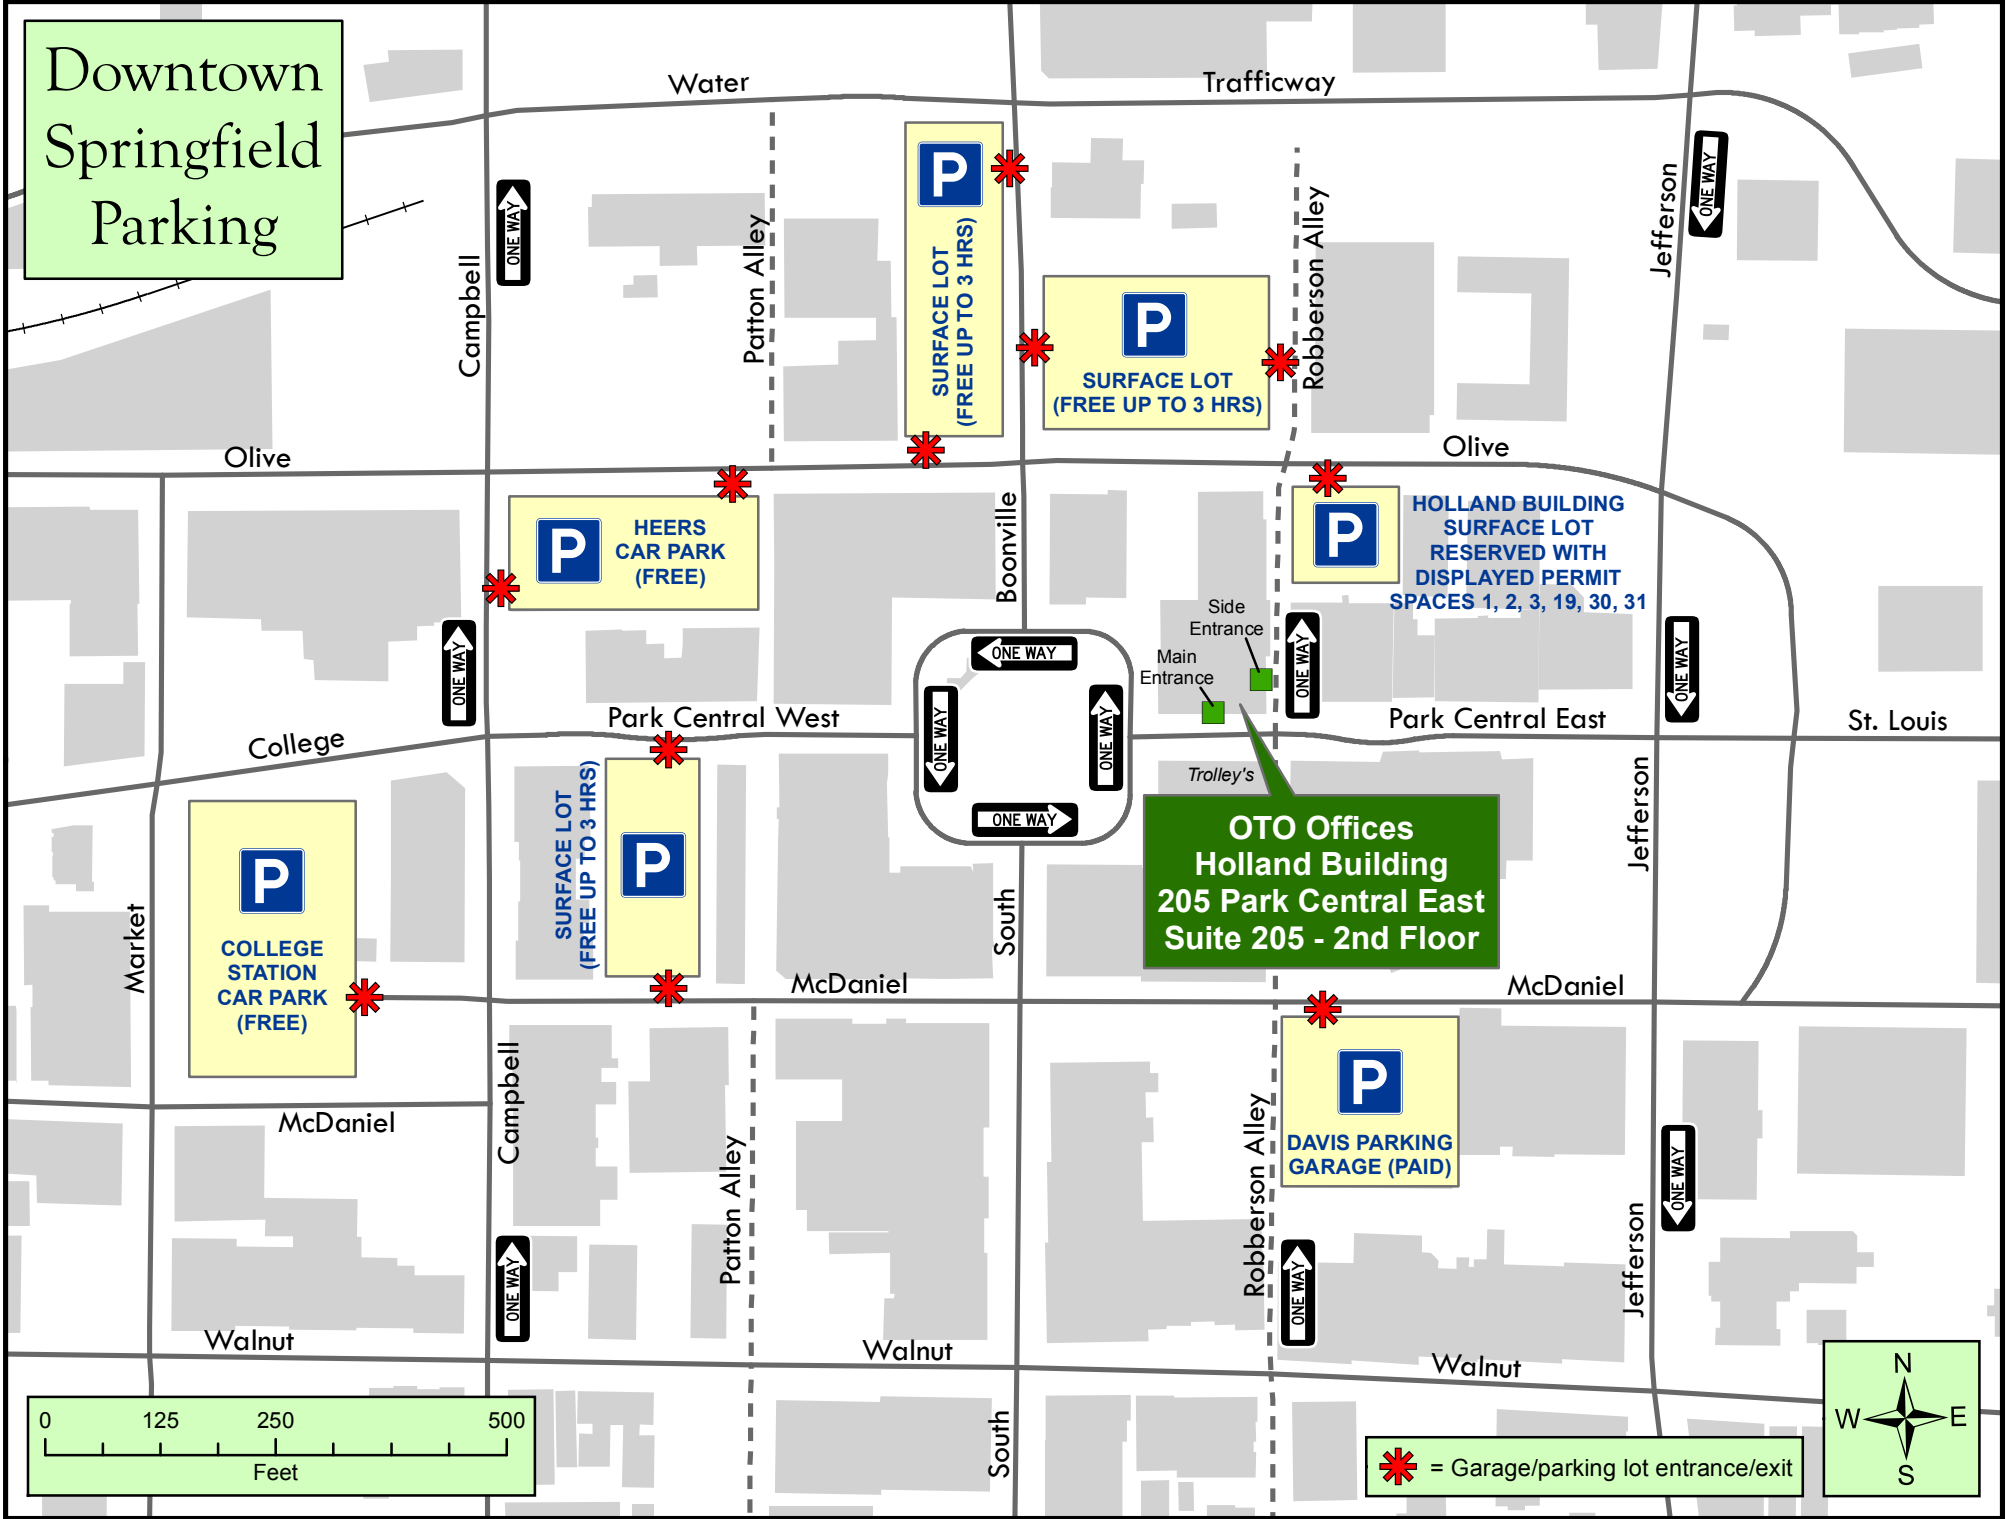

Downtown Springfield Parking

OTO Offices
Holland Building
205 Park Central East
Suite 205 - 2nd Floor

= Garage/parking lot entrance/exit