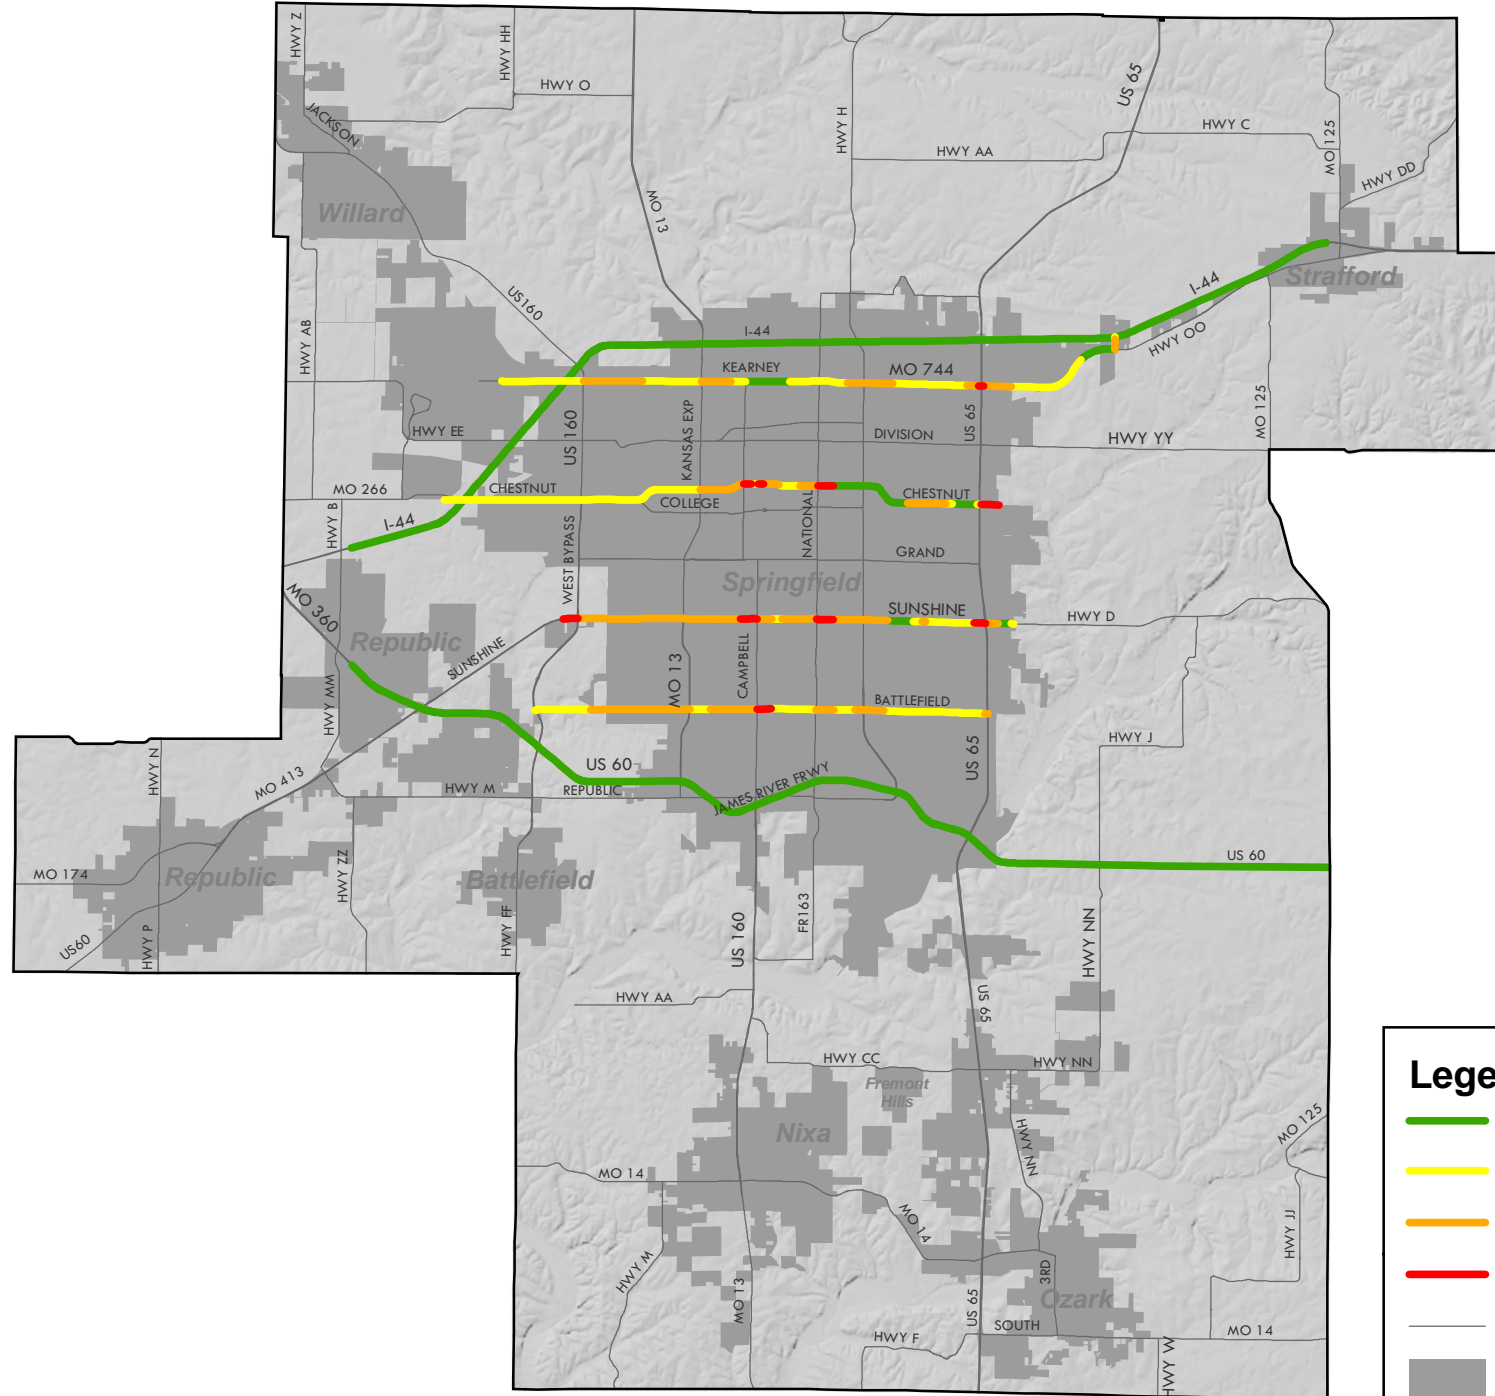

# Miles per Hour Below the Posted Speed Limit

## AM Peak Hour - Eastbound Lanes

**Past**

**Current**

**Legend**

- Above Posted Speed Limit
- 0 to 10 mph Below Speed Limit
- 10 to 20 mph Below Speed Limit
- 20 + mph Below Speed Limit
- No Data Available
- City Limits
- MPO Area

### Map 5.1

**How badly are travelers delayed?**