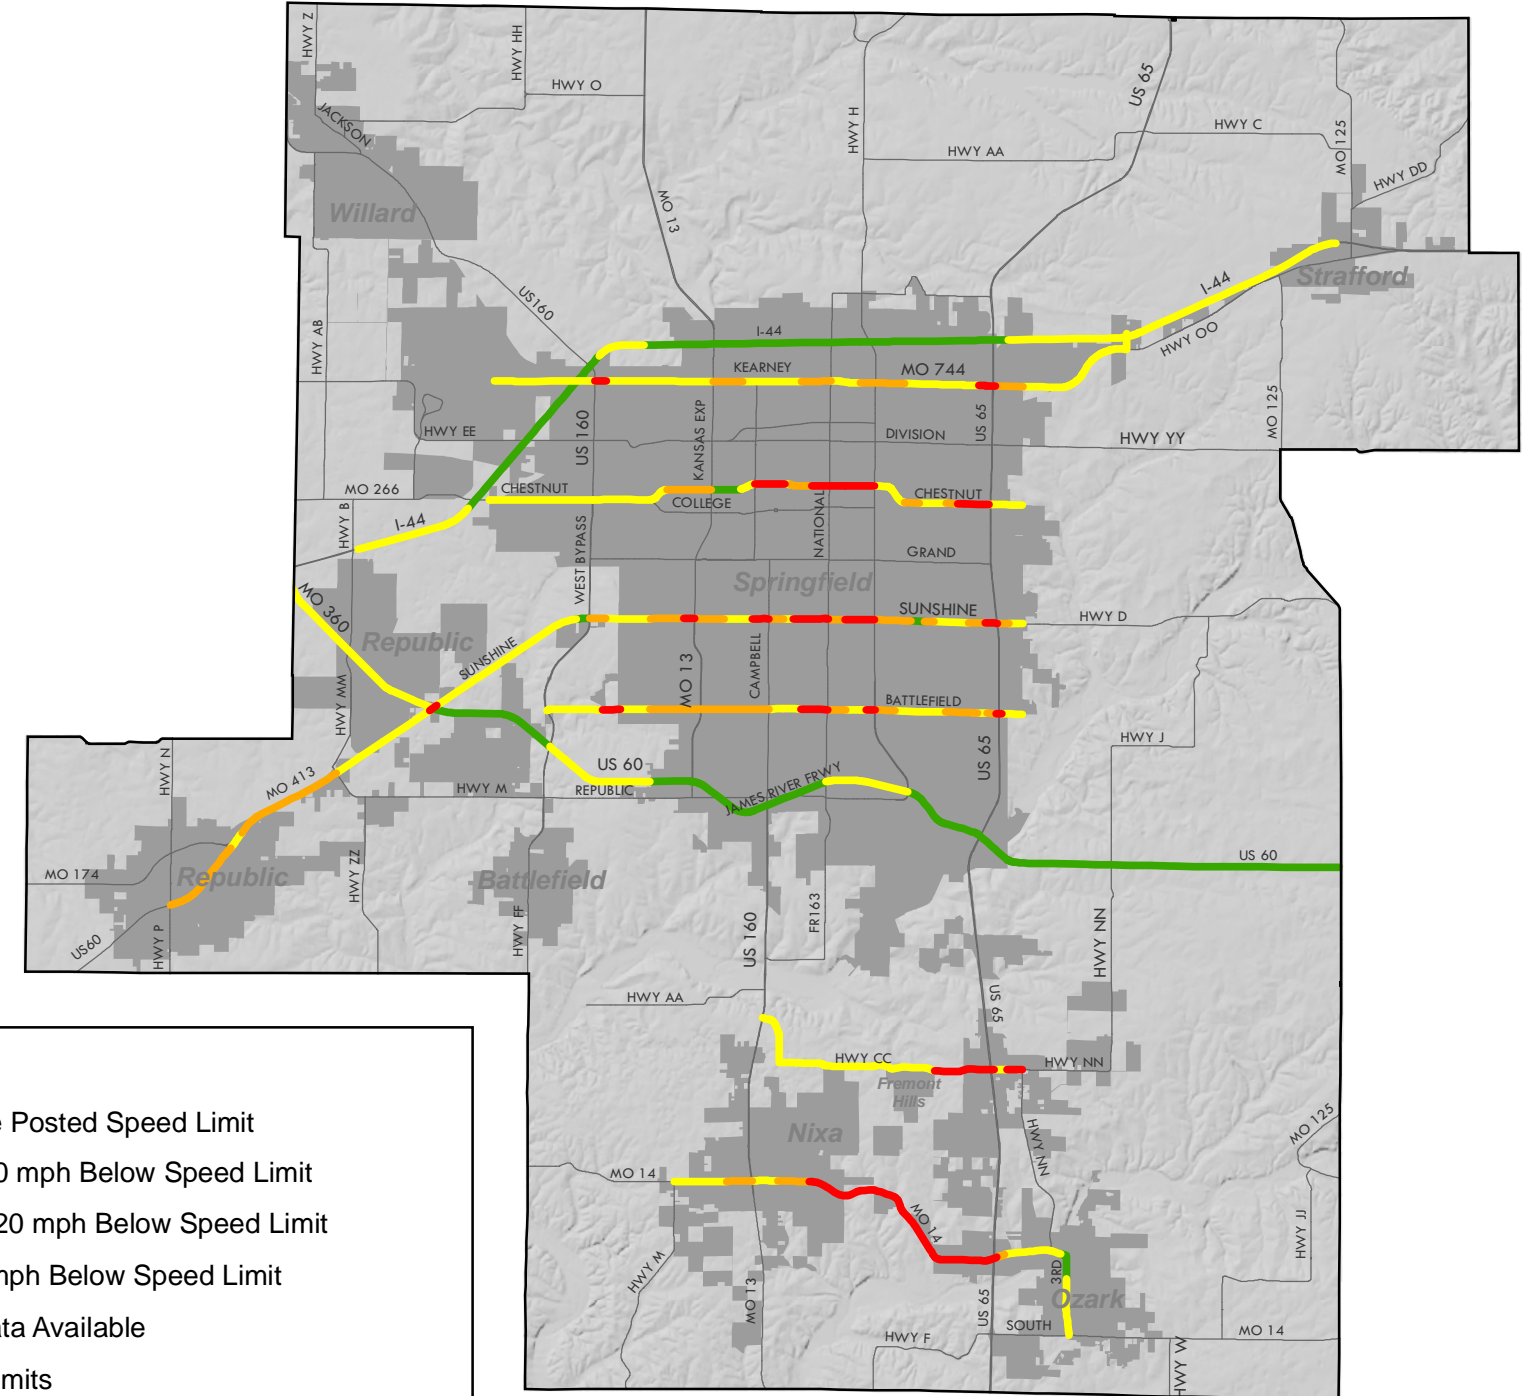

# Miles per Hour Below the Posted Speed Limit

## AM Peak Hour - Eastbound Lanes

**Past**

**Current**

**Legend**

- Above Posted Speed Limit
- 0 to 10 mph Below Speed Limit
- 10 to 20 mph Below Speed Limit
- 20 + mph Below Speed Limit
- No Data Available
- City Limits
- MPO Area

### Map 5.1

**How badly are travelers delayed?**