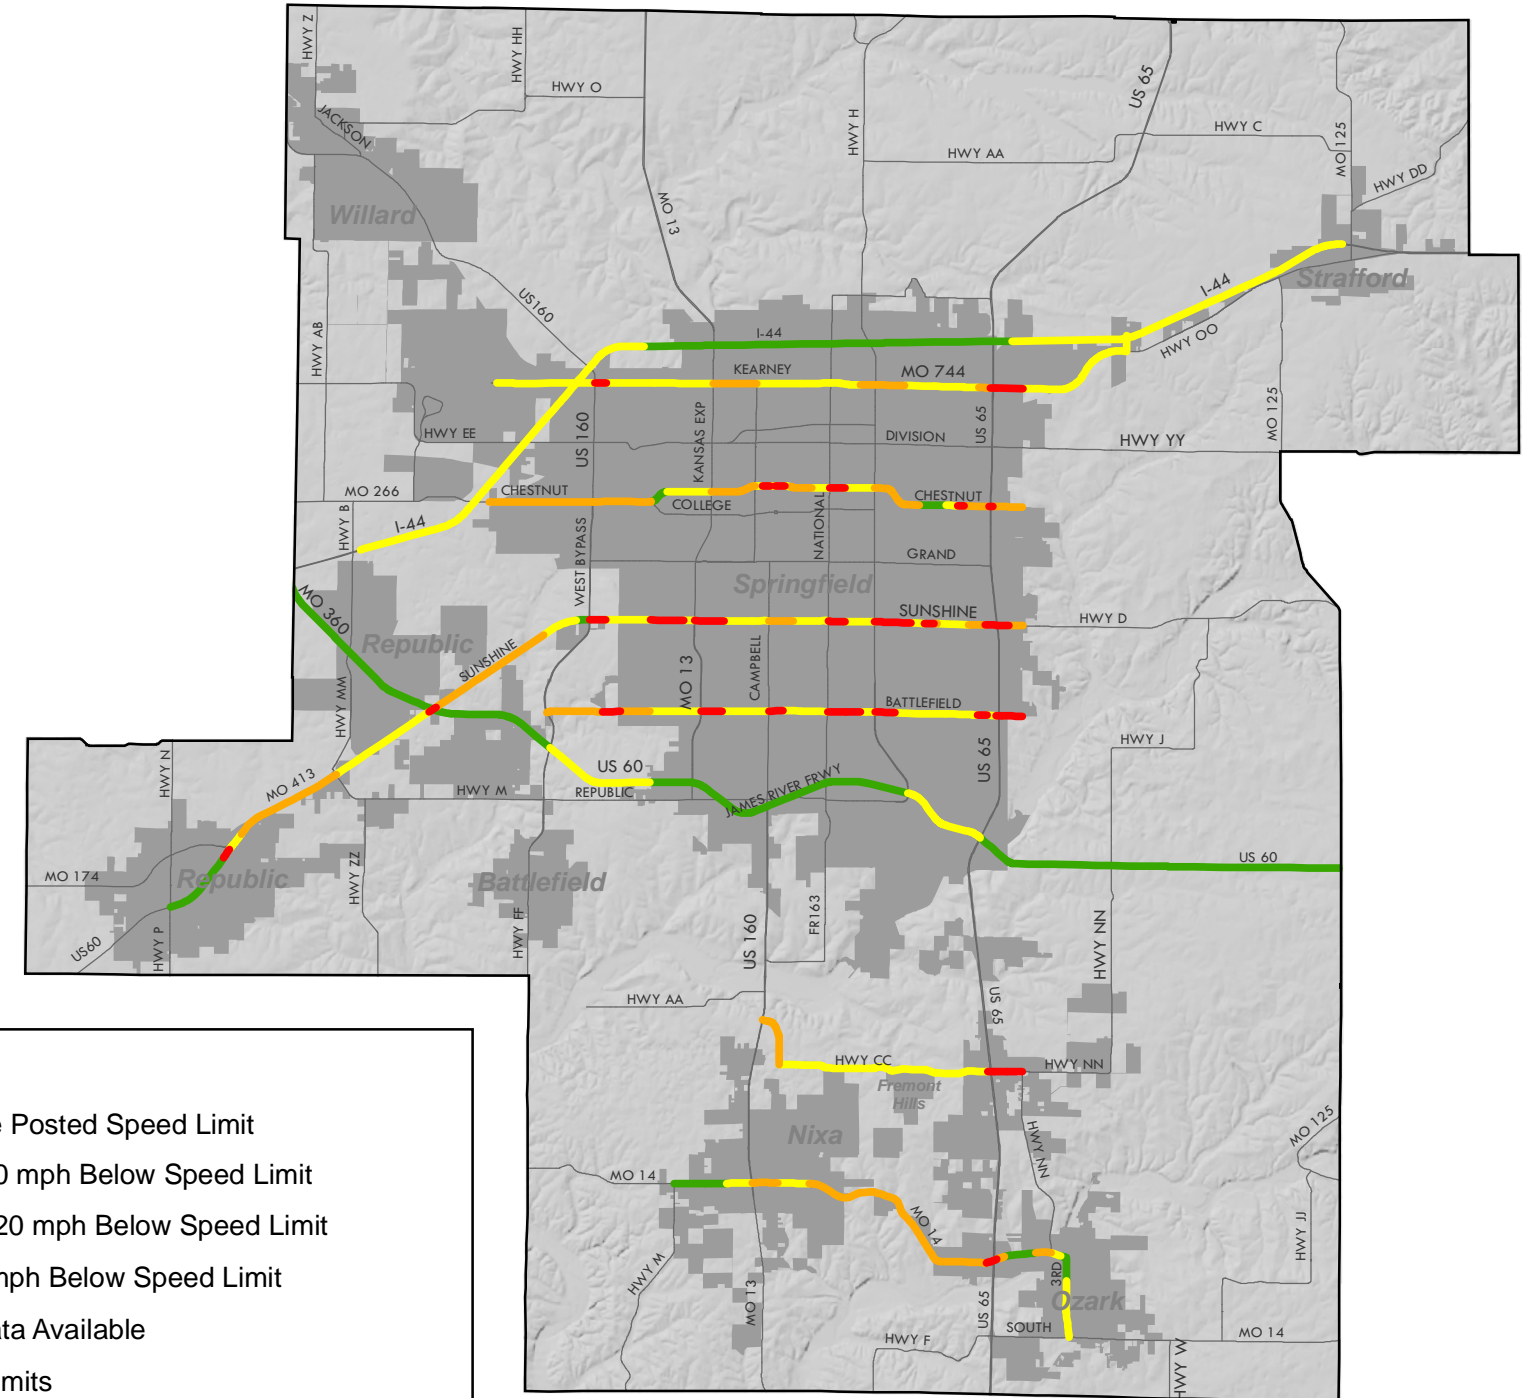

# Miles per Hour Below the Posted Speed Limit

## AM Peak Hour - Westbound Lanes

**Past**

**Current**

**Legend**

- Above Posted Speed Limit
- 0 to 10 mph Below Speed Limit
- 10 to 20 mph Below Speed Limit
- 20 + mph Below Speed Limit
- No Data Available
- City Limits
- MPO Area

### Map 5.2

**How badly are travelers delayed?**