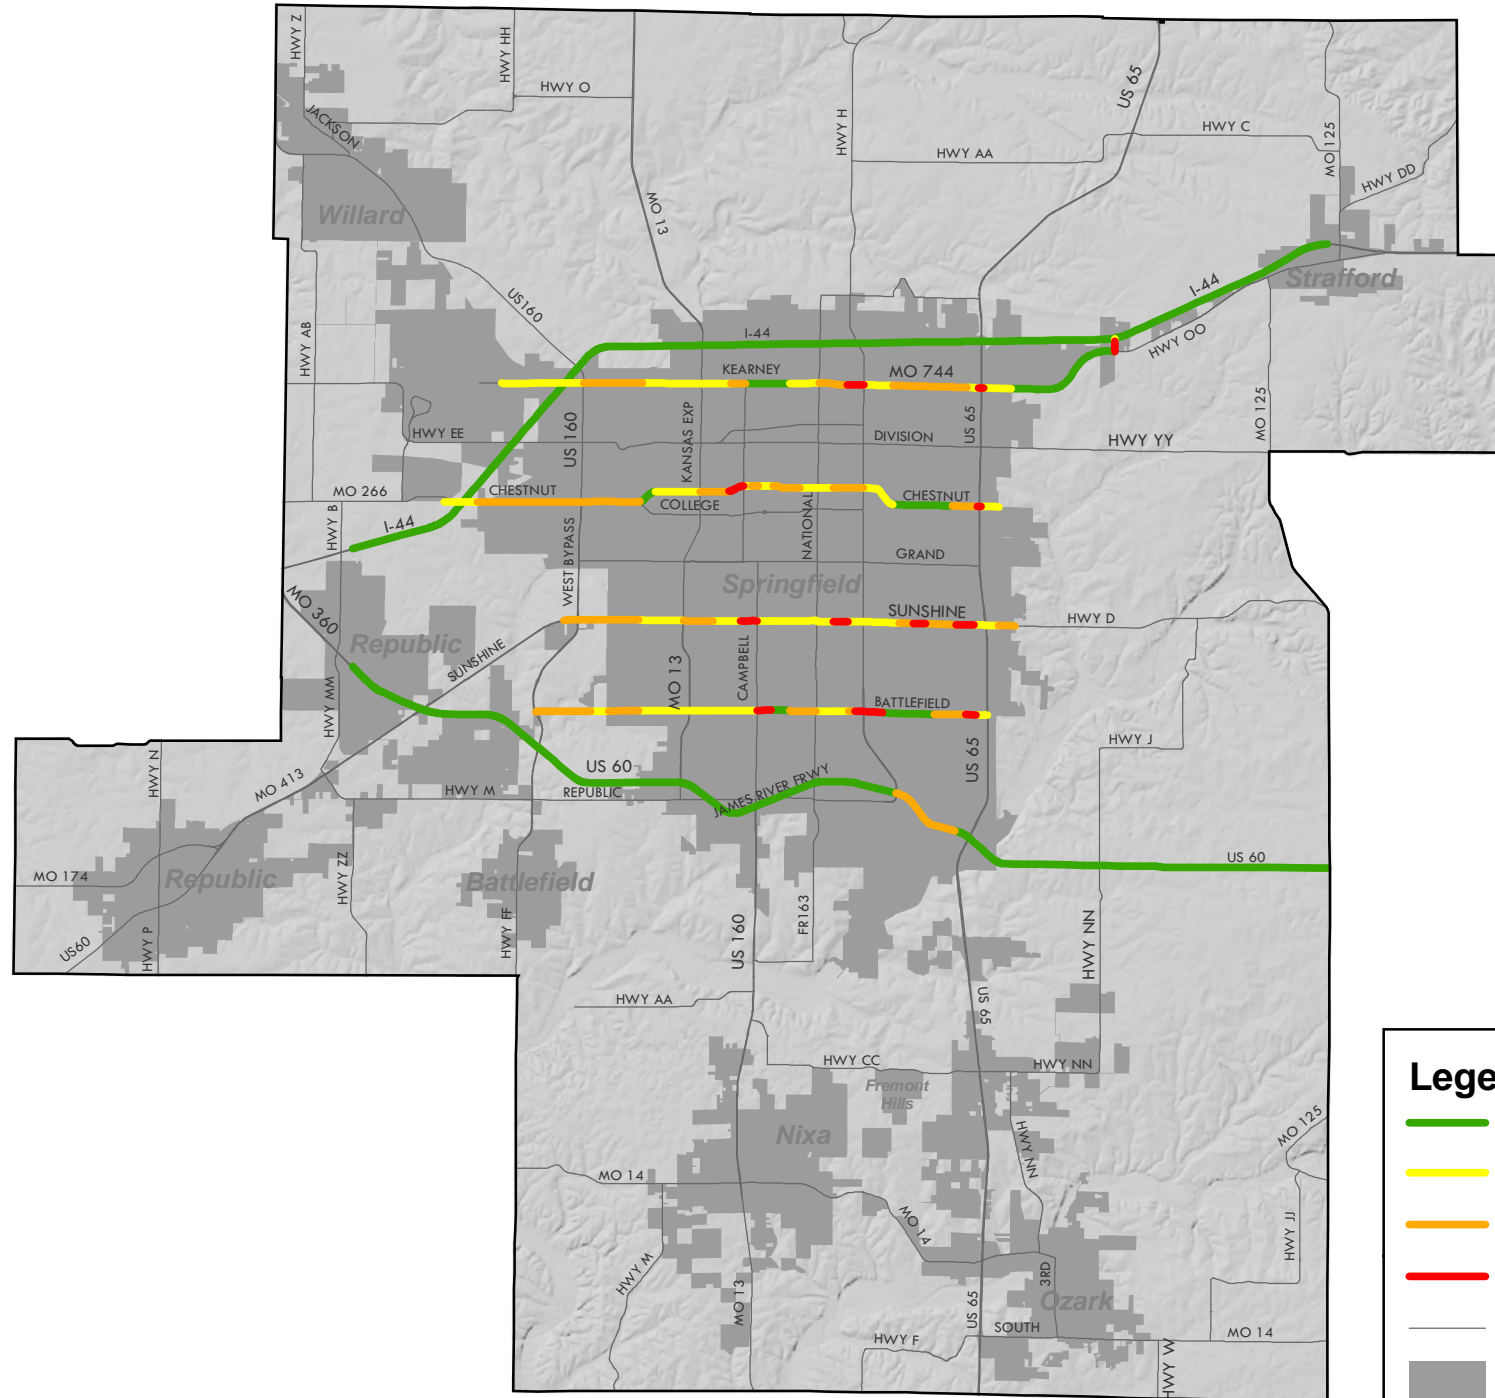

# Miles per Hour Below the Posted Speed Limit

## AM Peak Hour - Westbound Lanes

**Past**

**Current**

**Legend**

- Above Posted Speed Limit
- 0 to 10 mph Below Speed Limit
- 10 to 20 mph Below Speed Limit
- 20 + mph Below Speed Limit
- No Data Available
- City Limits
- MPO Area

### Map 5.2

**How badly are travelers delayed?**